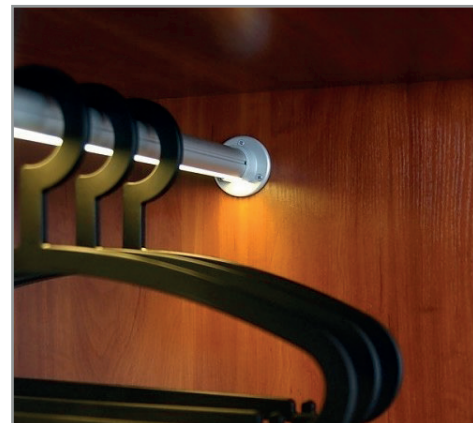

PROFILES LED ALUMINIUM - OVALE

Profilé LED Ovale

Réf.	Taille	Finition	EAN
9800	1000 mm	Anodisé	3760173780174
9801	2000 mm	Anodisé	3760173780181

Support de montage

Réf.	EAN
9879	3760173780945